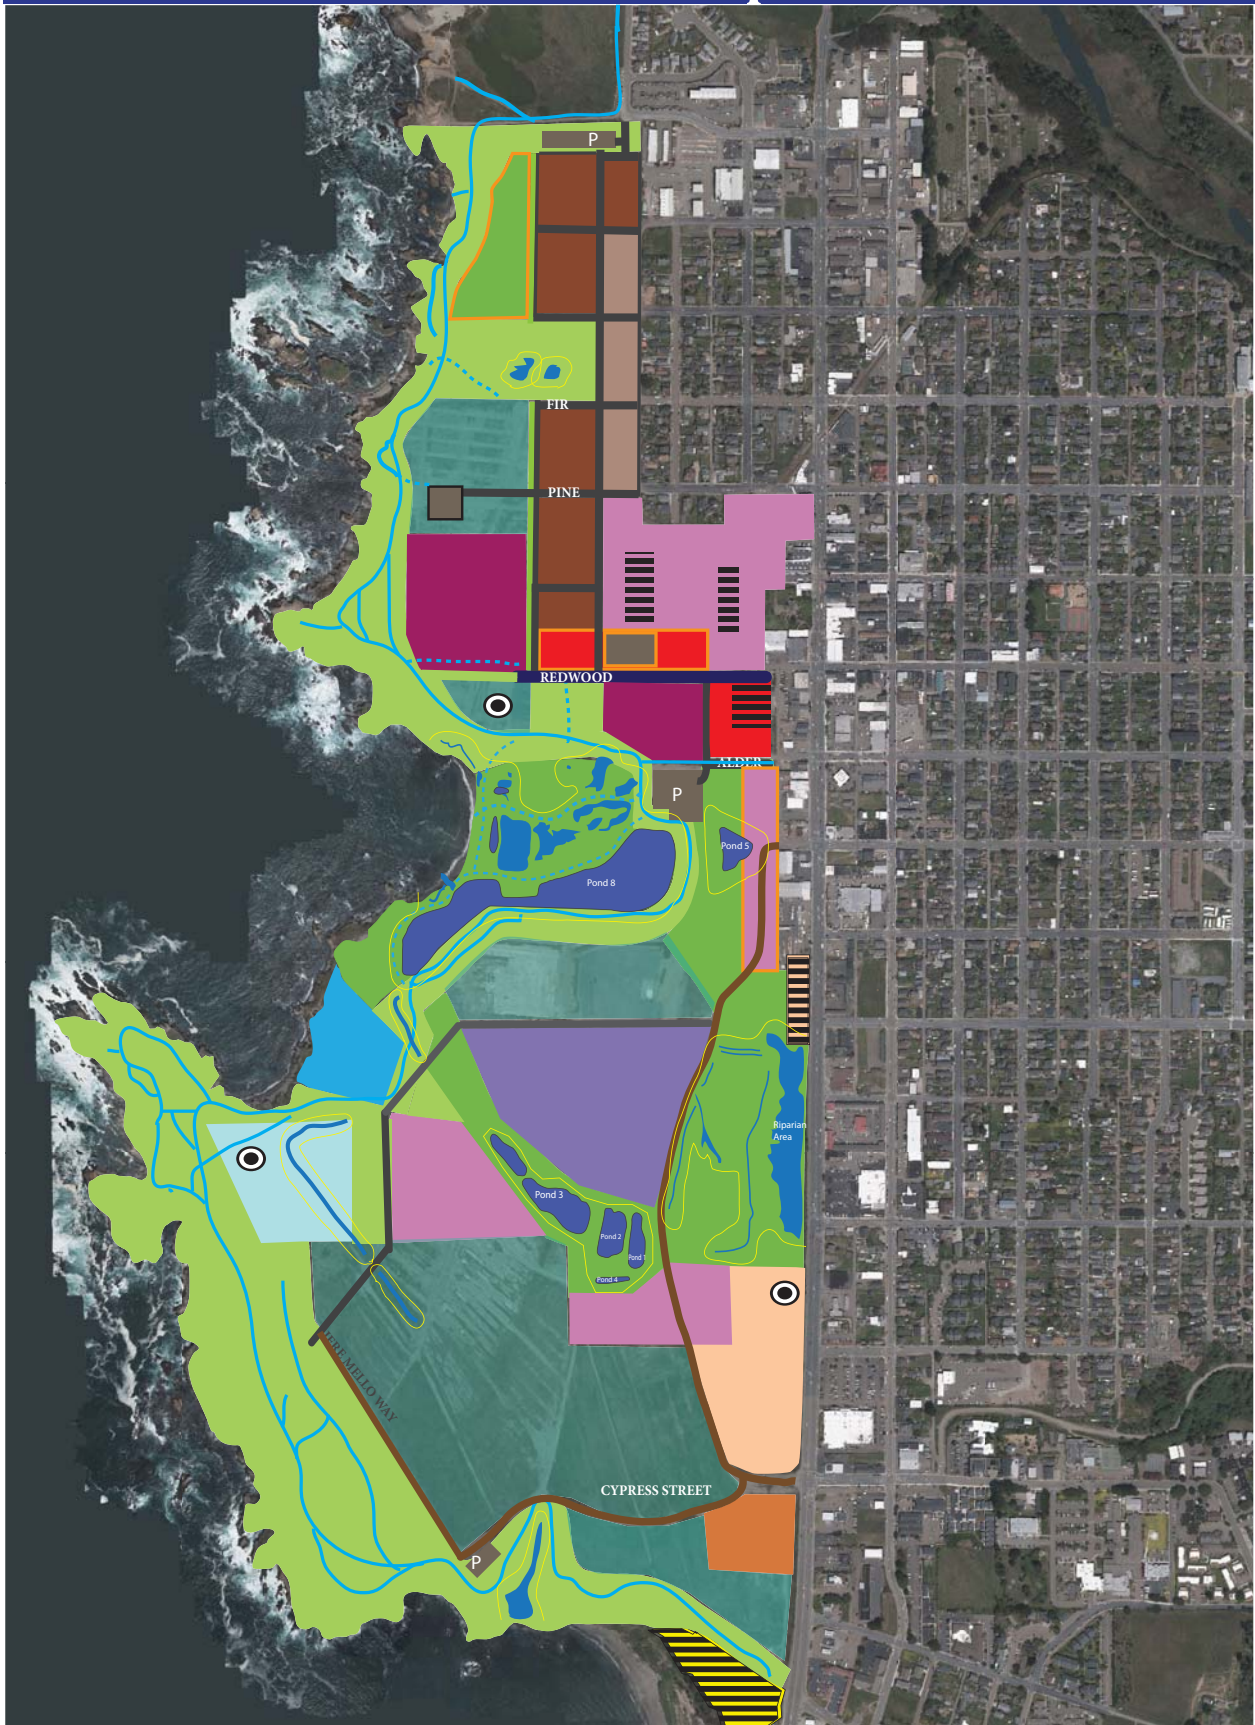

Mill Site Reuse: Land Use Map - Planning Commission 6-2019

Highway Commercial	Parks	Light Industrial	Low Density Residential
Visitor	Open Space	Mill Site Industrial	Medium Density Residential
Coastal Dependent	Ponds	Mill Site Employment	High Density Residential
Central Business District	Urban Reserve		Public Facilities