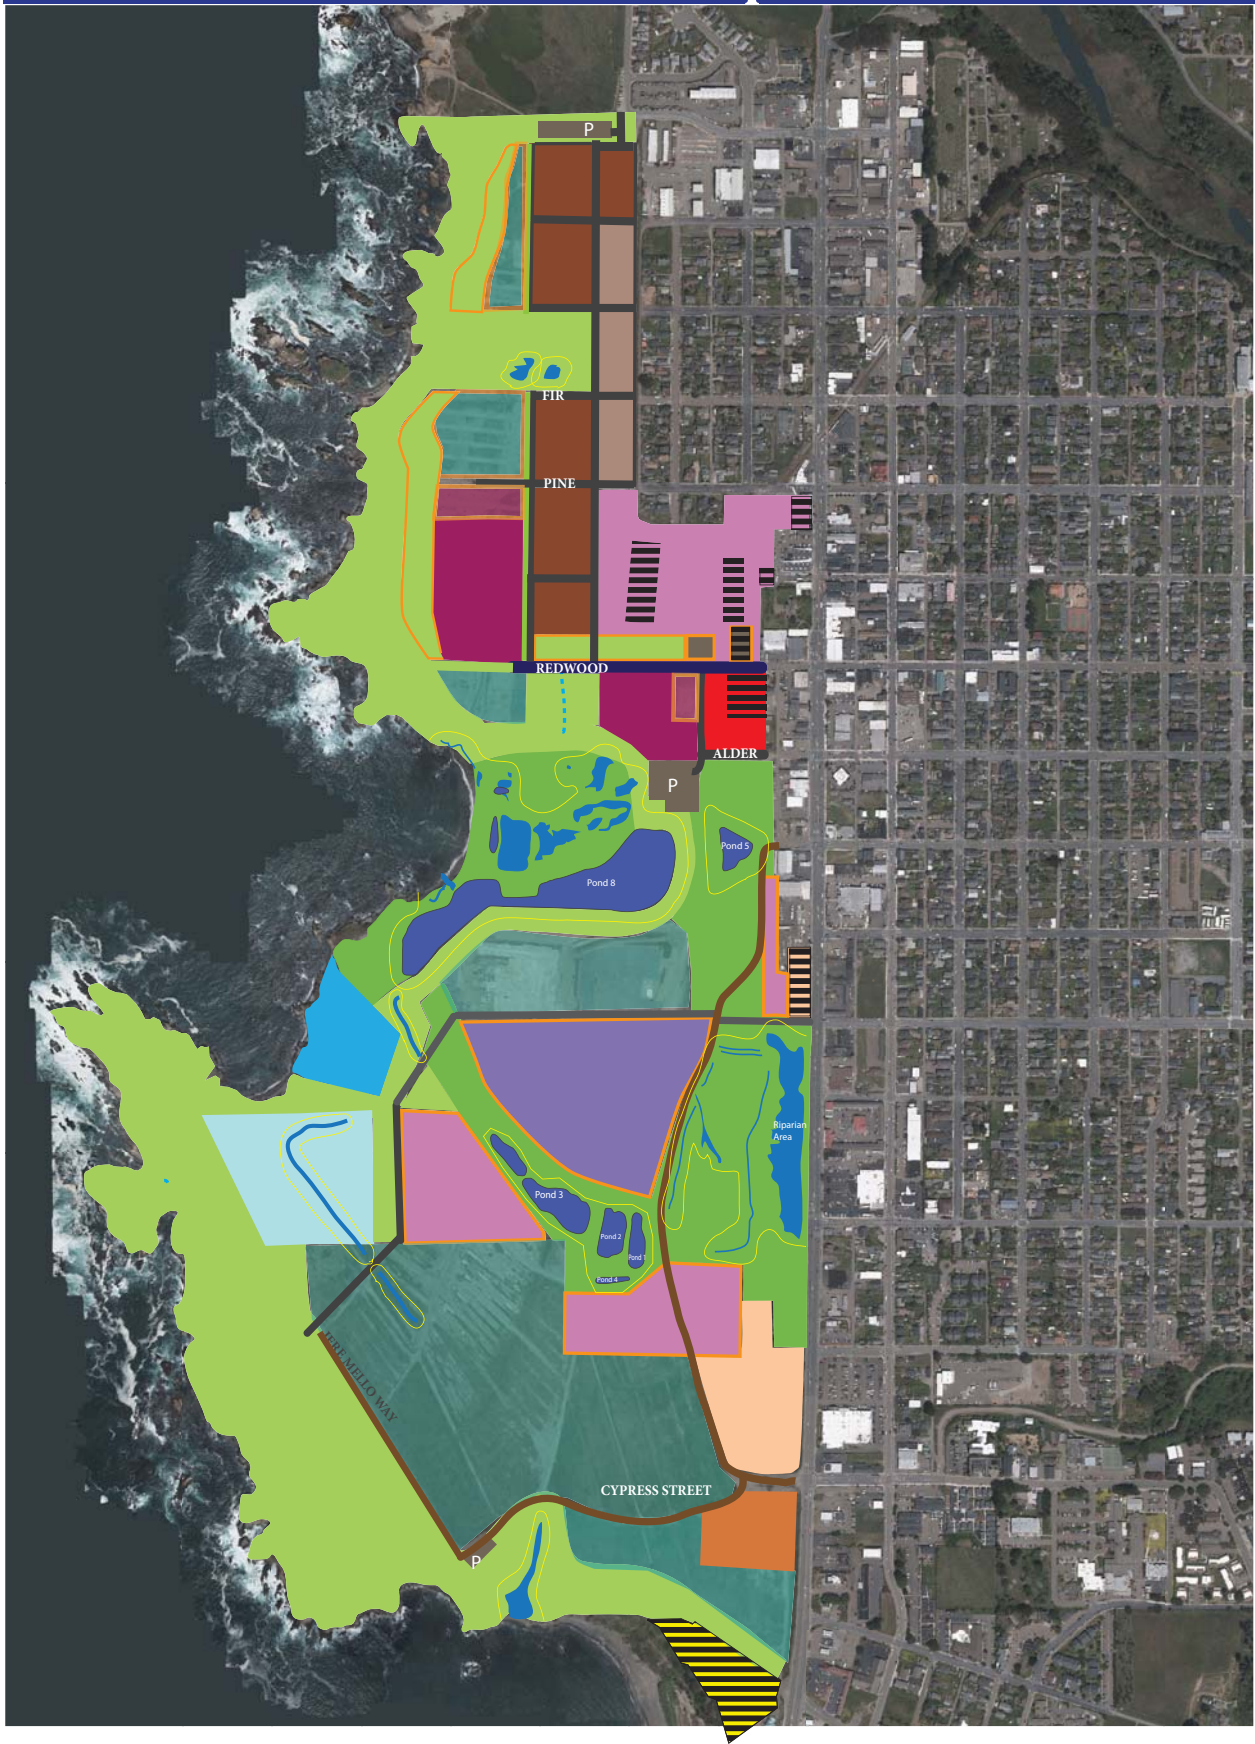

Mill Site Reuse: Land Use Map - City Council 6-2019

Highway Commercial	Parks	Light Industrial	Low Density Residential
Low Cost Visitor	Open Space	Mill Site Industrial	Medium Density Residential
Coastal Dependent	Ponds	Mill Site Employment	High Density Residential
Central Business District	Urban Reserve		Public Facilities