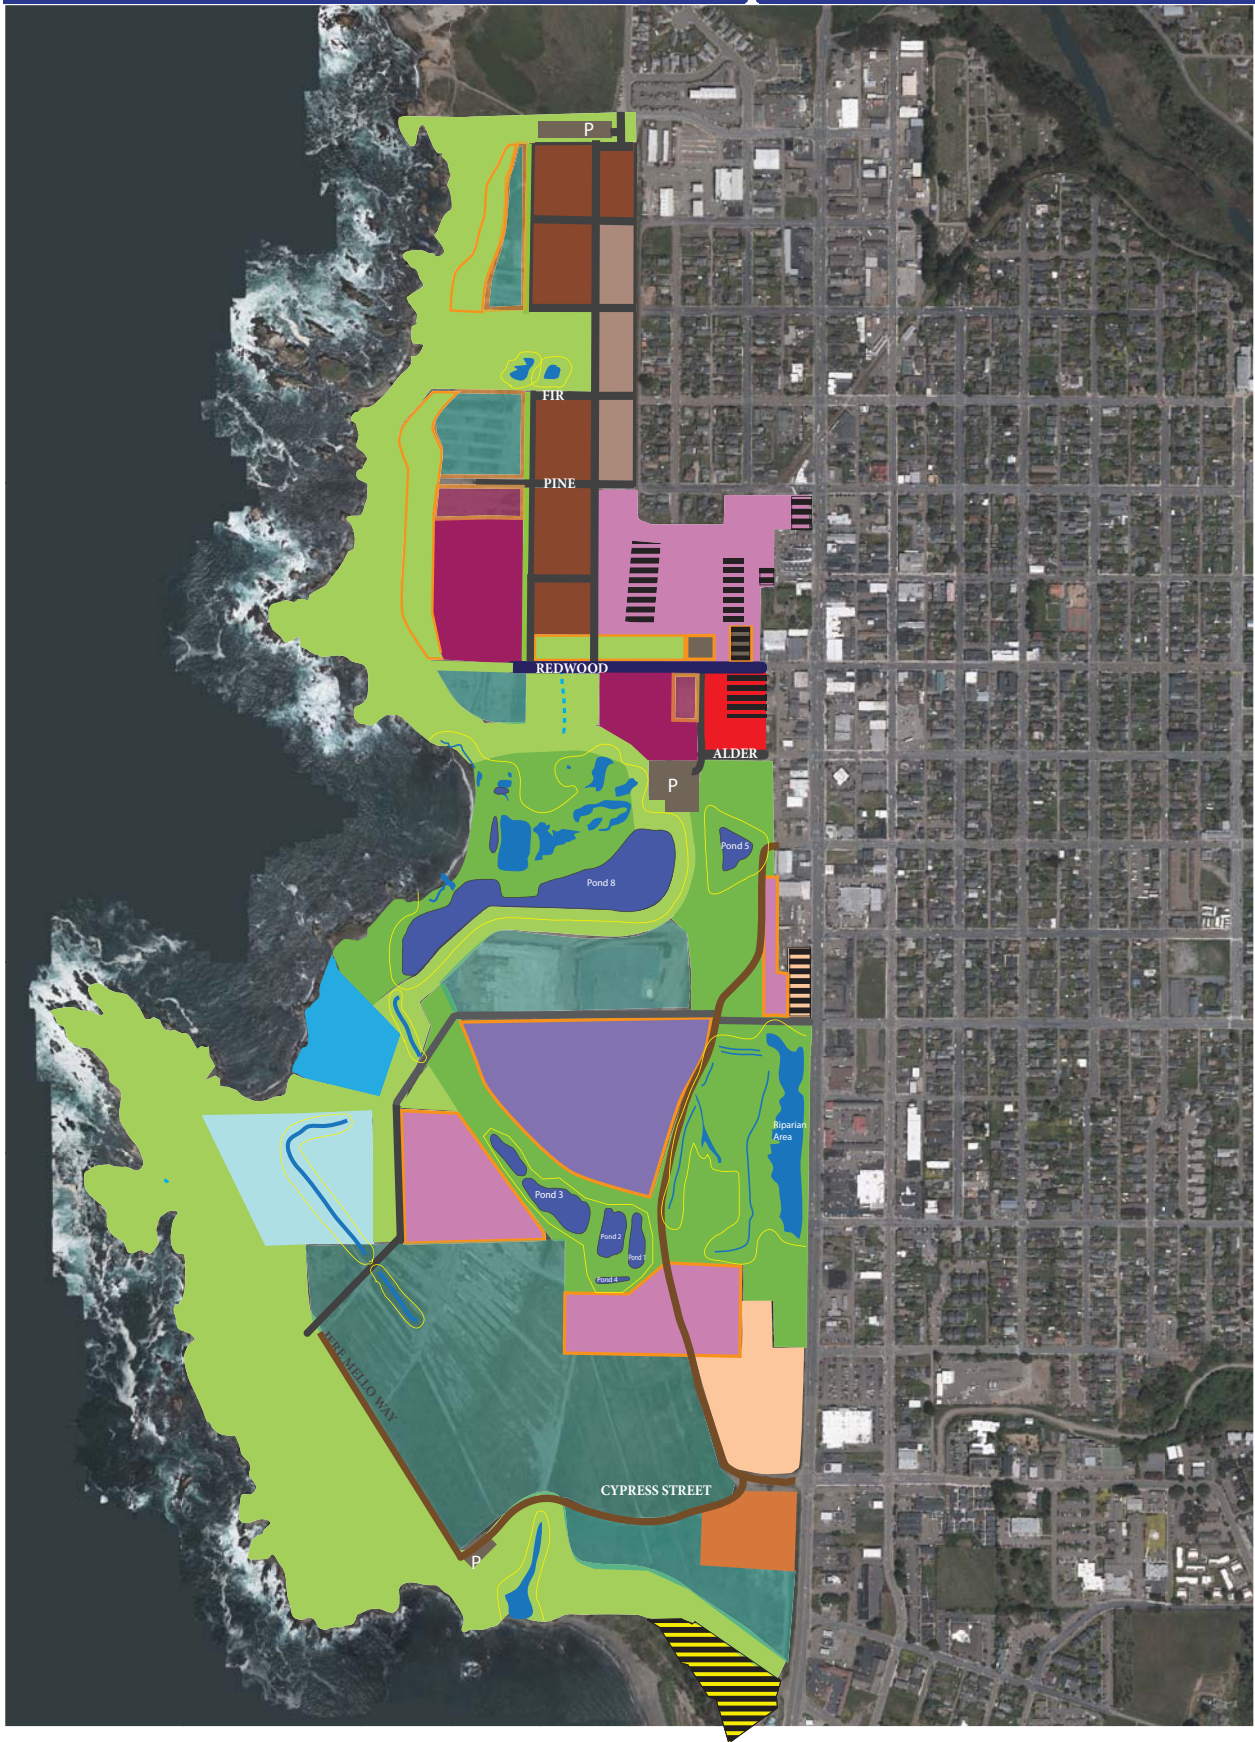

# Mill Site Reuse: Land Use Map - City Council 6-2019

Highway Commercial	Parks	Light Industrial	Low Density Residential
Low Cost Visitor	Open Space	Mill Site Industrial	Medium Density Residential
Coastal Dependent	Ponds	Mill Site Employment	High Density Residential
Central Business District	Urban Reserve		Public Facilities