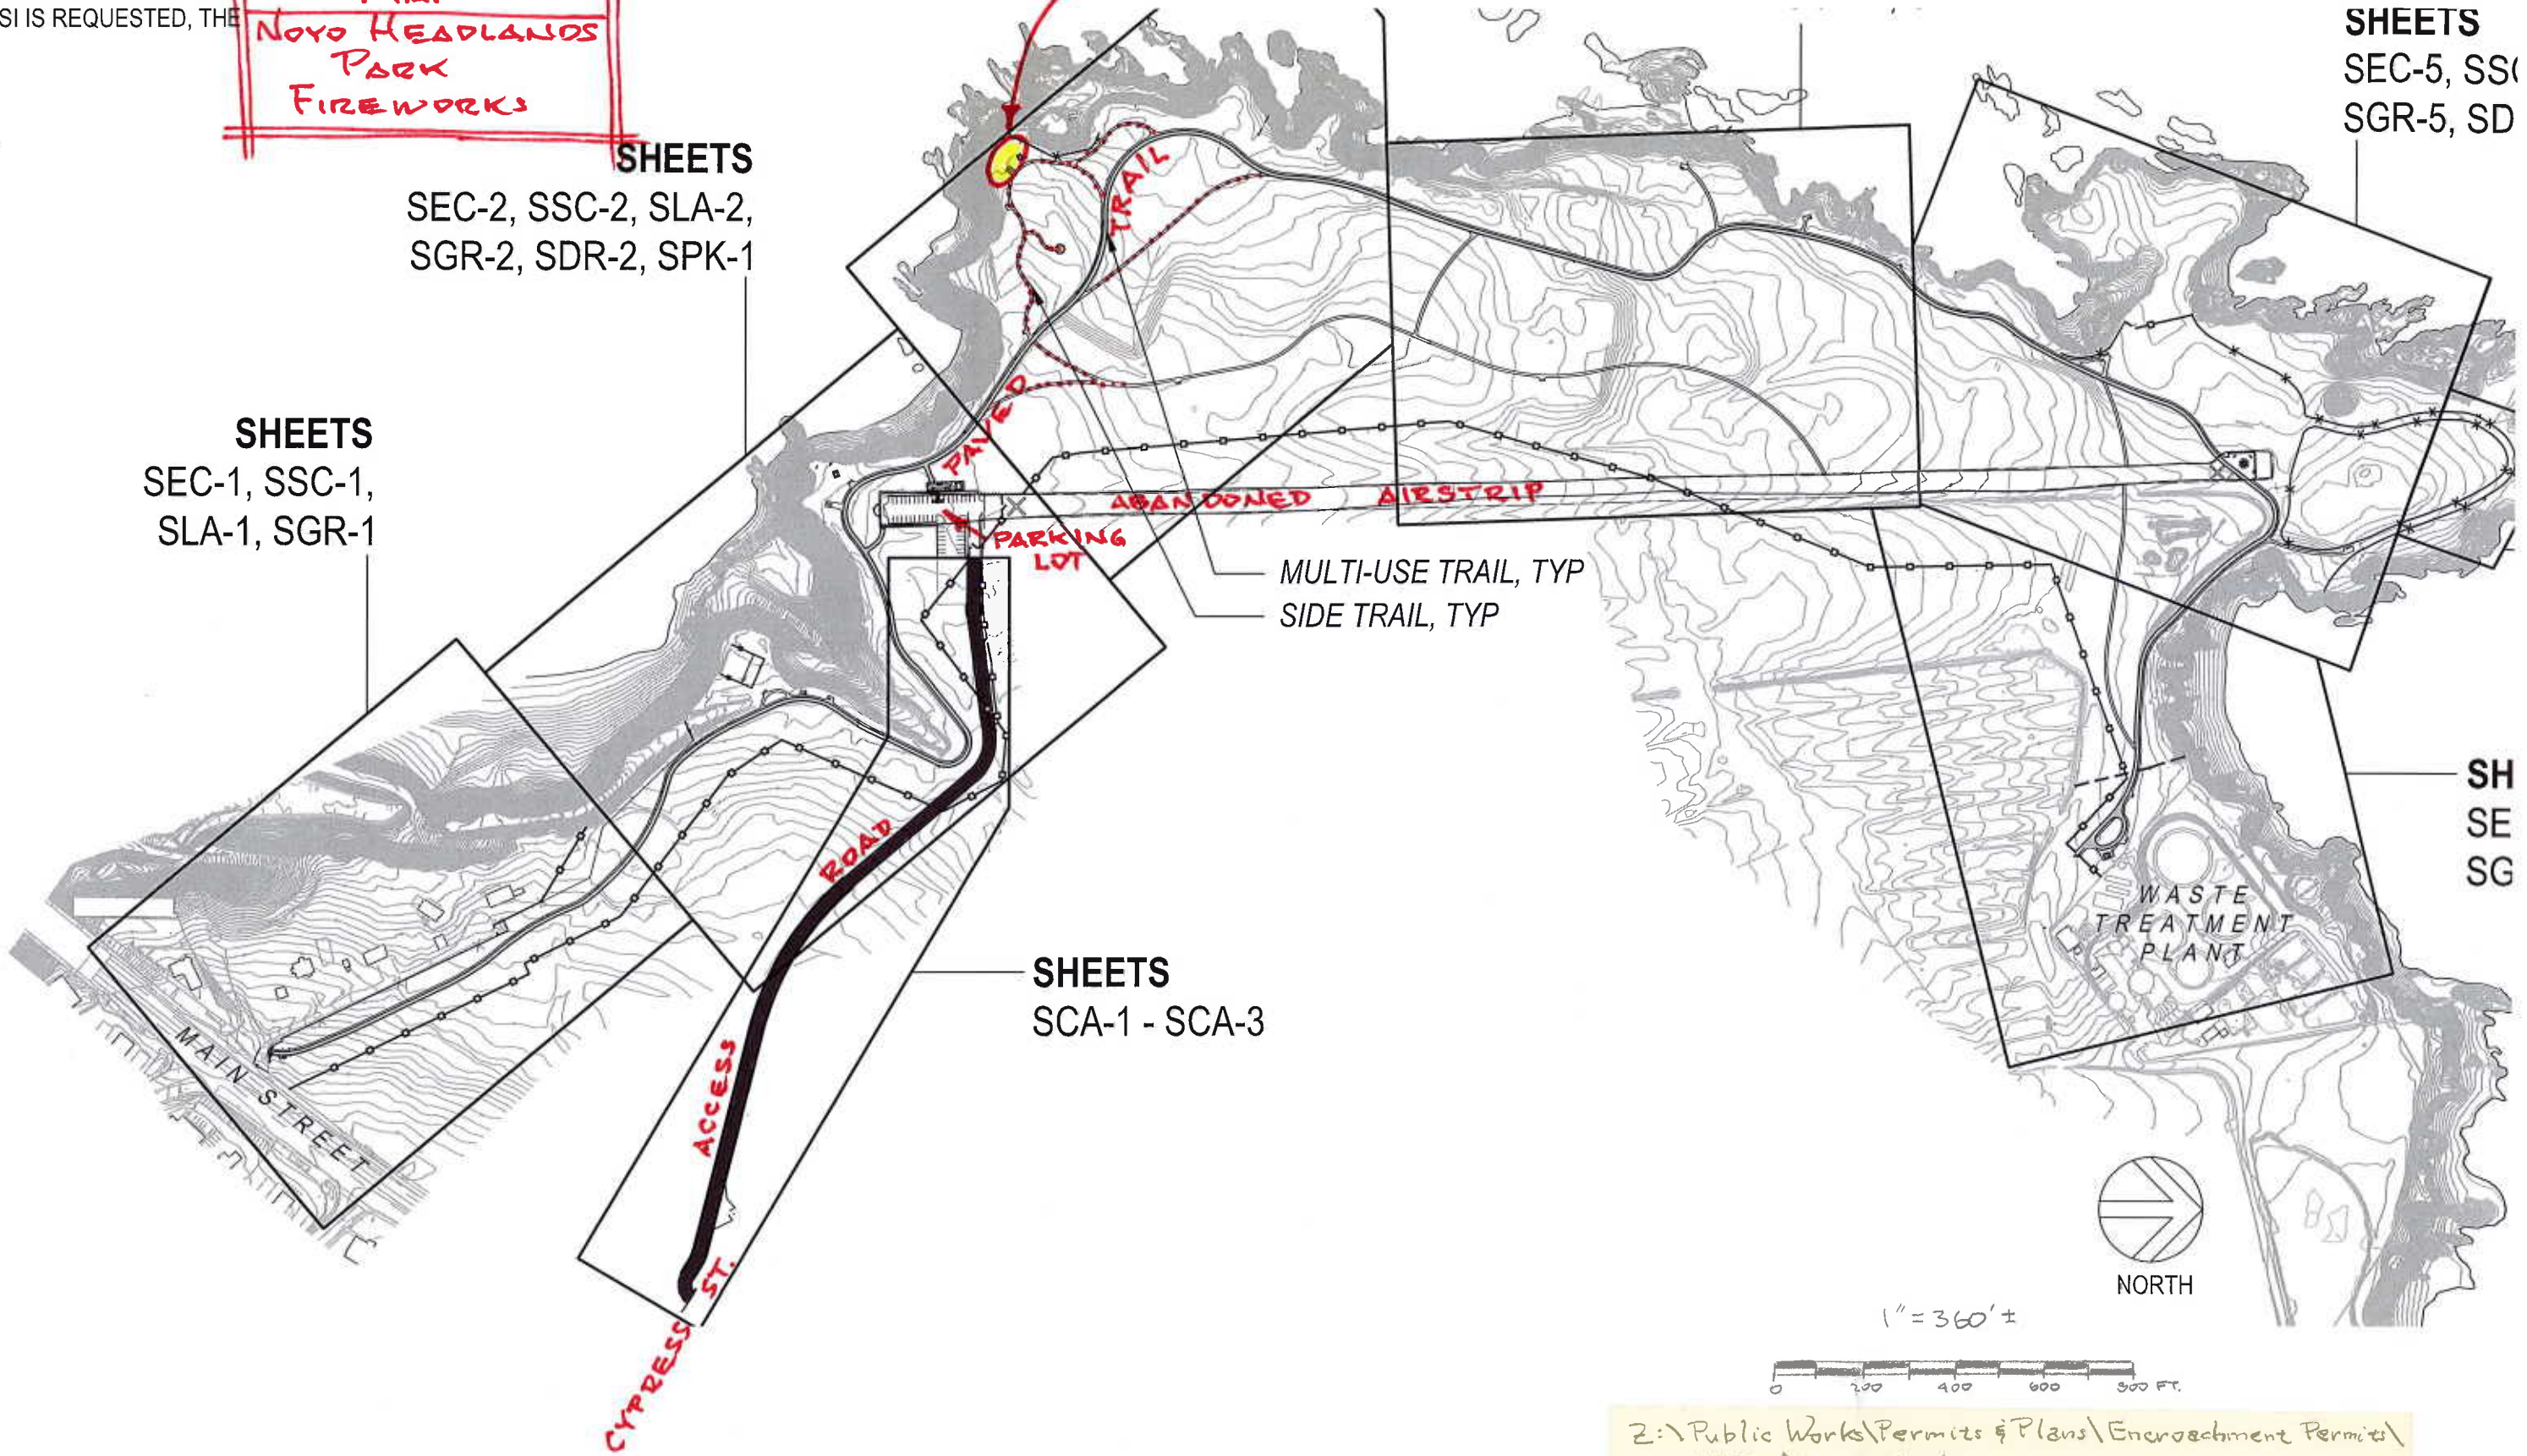

VICINITY
MAP
NOYO HEADLANDS
PARK
FIREWORKS

APPROX. LOCATION
FIREWORKS LAUNCHING

SHEETS
SEC-5, SSC-5,
SGR-5, SD-5

SHEETS
SEC-2, SSC-2, SLA-2,
SGR-2, SDR-2, SPK-1

SHEETS
SEC-1, SSC-1,
SLA-1, SGR-1

SHEETS
SCA-1 - SCA-3

SH-5
SE-5
SG-5

3 EXCEEDING 4 PSI IS REQUESTED, THE

TERNATE.

, excluding

fence, complete,

ate, complete, as

SCA-1,2. Work
igns, entry
isting airstrip; as

, grading,

, restroom

ng and grubbing,

ving, compass

1" = 360' ±

Z:\Public Works\Permits & Plans\Encroachment Permits\
NHP-fireworks loc

LOCATION FOR FIREWORKS LAUNCHING
(APPROX. 80'x40')

PACIFIC OCEAN

MATCHLINE SEE SHEET SSC-2

SEE VICINITY MAP FOR REST OF DIRT TRAIL