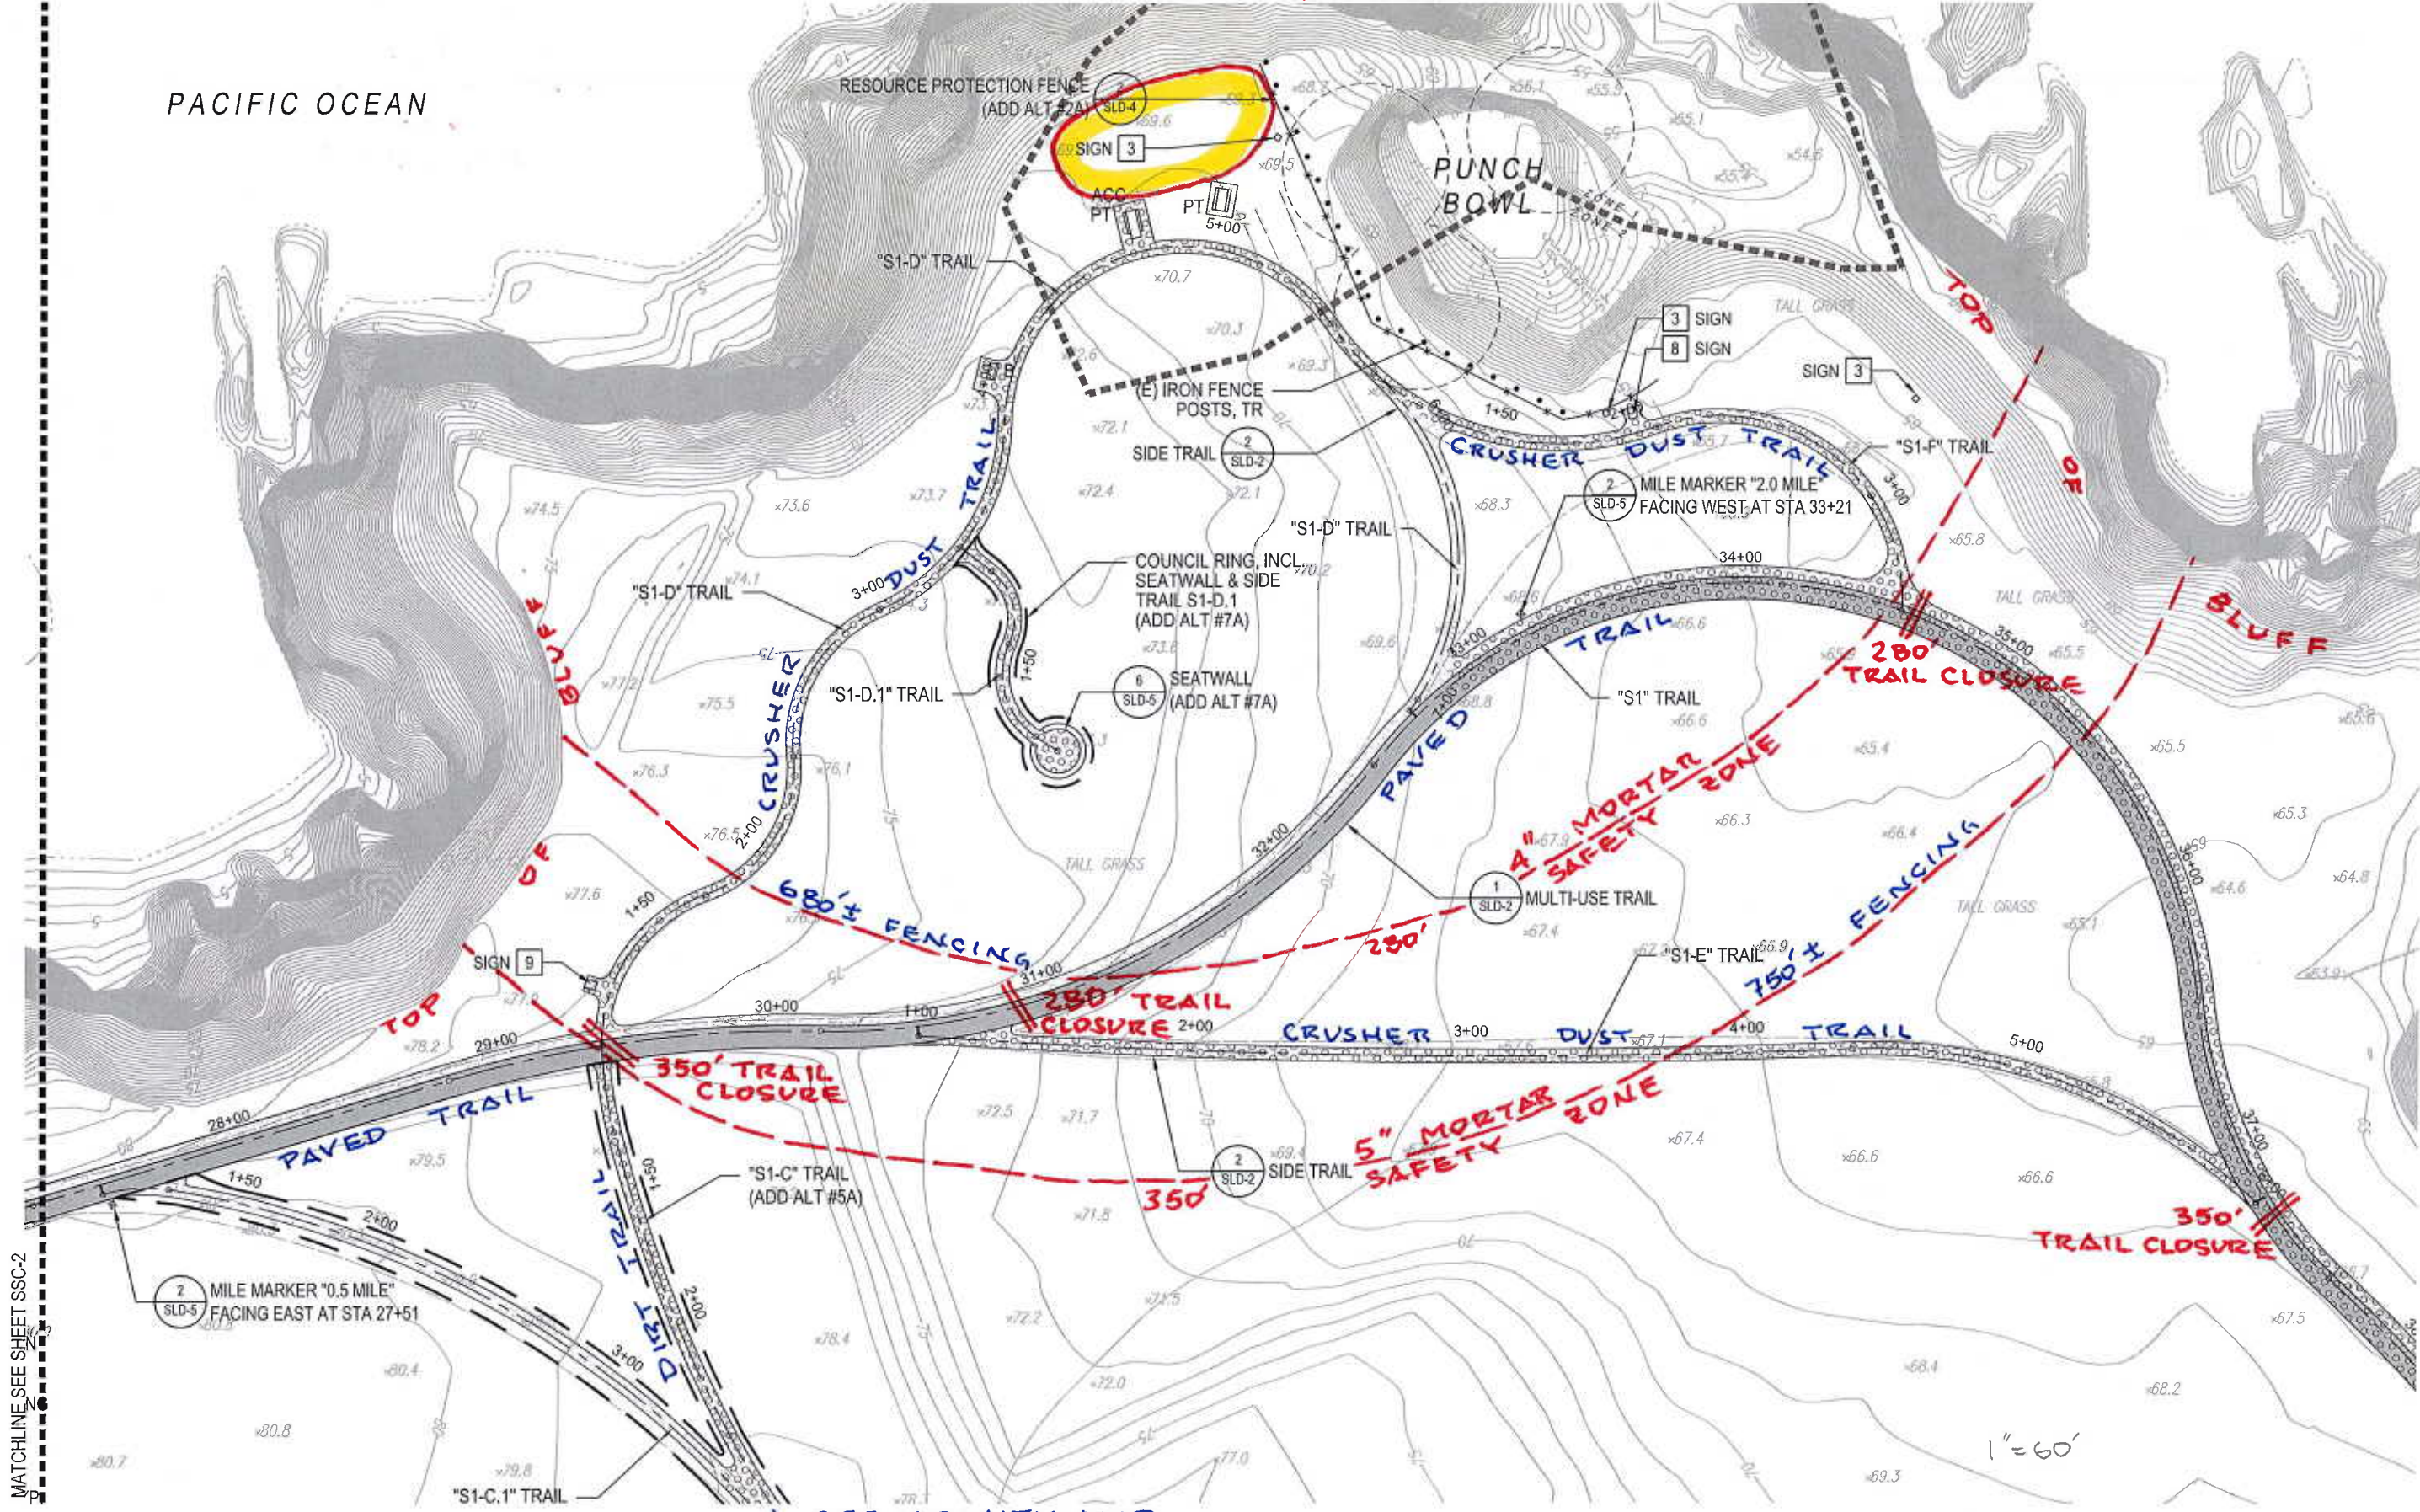

VICINITY
MAP
NOYO HEADLANDS
PARK
FIREWORKS

APPROX. LOCATION
FIREWORKS LAUNCHING

SHEETS
SEC-5, SSC-5,
SGR-5, SD-5

SHEETS
SEC-2, SSC-2, SLA-2,
SGR-2, SDR-2, SPK-1

SHEETS
SEC-1, SSC-1,
SLA-1, SGR-1

SHEETS
SCA-1 - SCA-3

SH-5
SE-5
SG-5

3 EXCEEDING 4 PSI IS REQUESTED, THE

TERNATE.

, excluding

fence, complete,

ate, complete, as

SCA-1,2. Work
igns, entry
isting airstrip; as

, grading,

, restroom

ng and grubbing,

ving, compass

1" = 360' ±

Z:\Public Works\Permits & Plans\Encroachment Permits\
NHP-fireworks loc

LOCATION FOR FIREWORKS LAUNCHING
(APPROX. 80'x40')

PACIFIC OCEAN

MATCHLINE SEE SHEET SSC-2

SEE VICINITY MAP FOR REST OF DIRT TRAIL