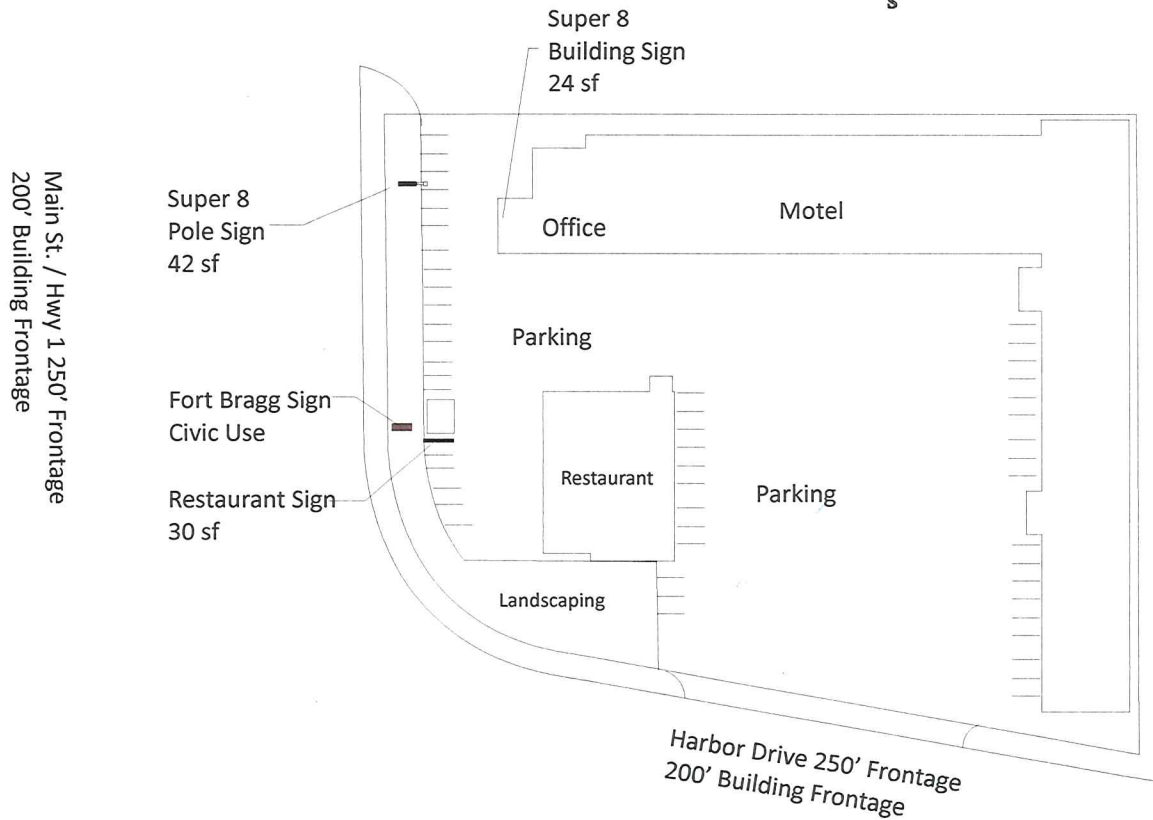

SITE PLAN

Vicinity Map

NOTICE: This is an unpublished drawing. It's creation represents an expenditure on our behalf that must be compensated before it can be shared in anyway. **DO NOT REPRODUCE** without the permission of Paramount Sign Contractors.

Super 8

888 South Main Street
 Fort Bragg, CA 95437
 (707) 964-4003

Pylon Sign

Design Development

1/64" = 1'

11/6/14

3