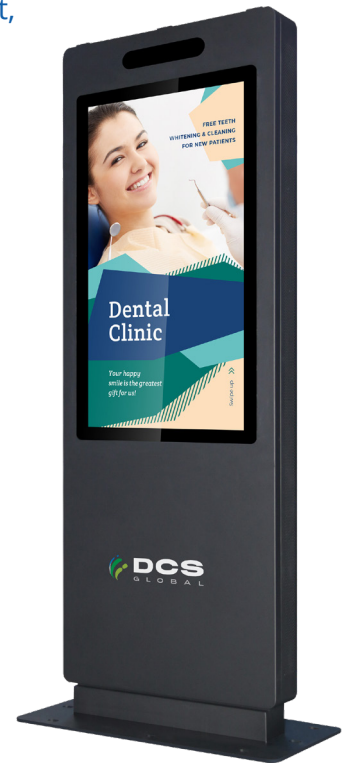

The DCS Valencia is an ultra-thin reliable, self-service kiosk that provides digital content in any outdoor environment. The Valencia runs a variety of software applications from Digital Signage to Interactive Wayfinding and Directories. Powered by Windows PC hardware, the Valencia features a sealed, water-resistant, IP65 rated enclosure. In addition, a thermostatically-controlled, heating and cooling fan system prevents the LCD display from "blacking out" in extreme temperatures.

The all steel, zinc-plated, powder-coated kiosk also holds up to harsh weather conditions such as direct rain, bright sunlight, and snow. The Valencia's 3,500-4,000cd/m² LCD display is offered with or without touchscreen capabilities in 43", 55" and 65" single- or double-sided formats. Other options include custom colors, branding, or vinyl wraps as well as integrated peripheral and mounting alternatives.

- Fully Waterproof Kiosk
- IP65 Rated Enclosure
- 5°F to 140°F Operational Temp
- Sunlight Readable Panel
- Automatic Brightness Control
- Intelligent Wind Control System

- High Temperature Protection
- Low Temperature Protection
- Air Inlet and Outlet Dust-Proof
- AG Glass Anti-Reflecture Film
- 3 Sets of Insulation
- Electric Leakage Protection

Digital Signage • Interactive Wayfinding/Directories • DOOH Advertising • Traffic Information

KIOSK PC

Operating System	Windows 10
CPU	Intel i3, i5, or i7
RAM	8, 16, or 32GB DDR4
Storage	128GB or 1T SSD
Connectivity	WiFi, Ethernet
Input/Output	HDMI, VGA, RJ-45, USB2.0 x4
Audio	Realtek ALC662 6-Channel HD Audio CODEC