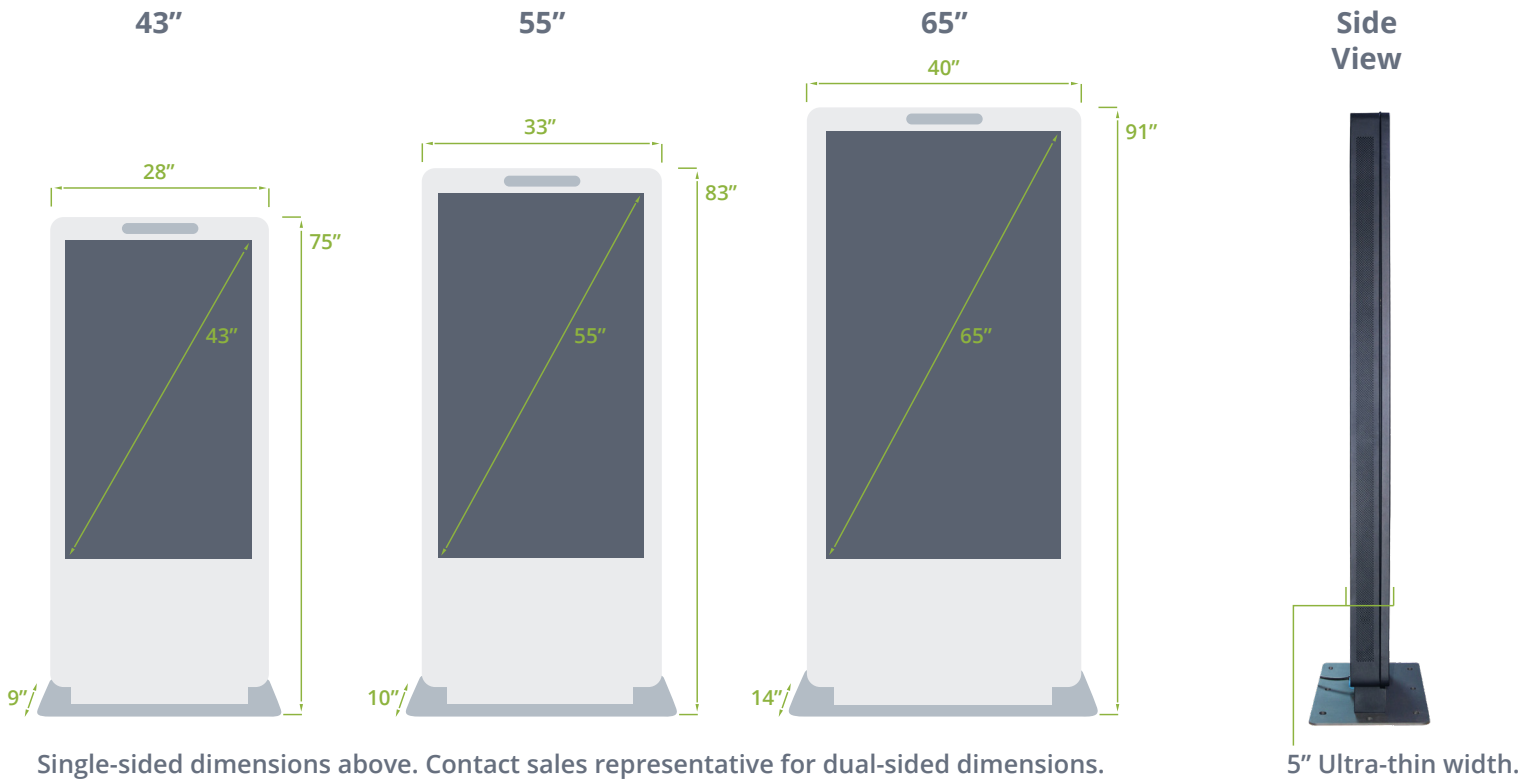

KIOSK PC

Operating System	Windows 10
CPU	Intel i3, i5, or i7
RAM	8, 16, or 32GB DDR4
Storage	128GB or 1T SSD
Connectivity	WiFi, Ethernet
Input/Output	HDMI, VGA, RJ-45, USB2.0 x4
Audio	Realtek ALC662 6-Channel HD Audio CODEC

OPTIONAL HARDWARE

Touchscreen	10-Point PCAP
Cooling System	Air Conditioner
Connectivity	5G from AT&T

SPECIFICATIONS	43"	55"	65"
Max Resolution	1920x1080	3840x2160	3840x2160
Aspect Ratio	16:9	16:9	16:9
Brightness	3500cd/m²	3500cd/m²	3500cd/m²
Weight	230 lbs	255 lbs	280 lbs

TEMPERATURE -5°F to 140°F (Operational)

CERTIFICATION CE/FCC/RoHS

WARRANTY One Year On-Site Support; Extended Warranties Available